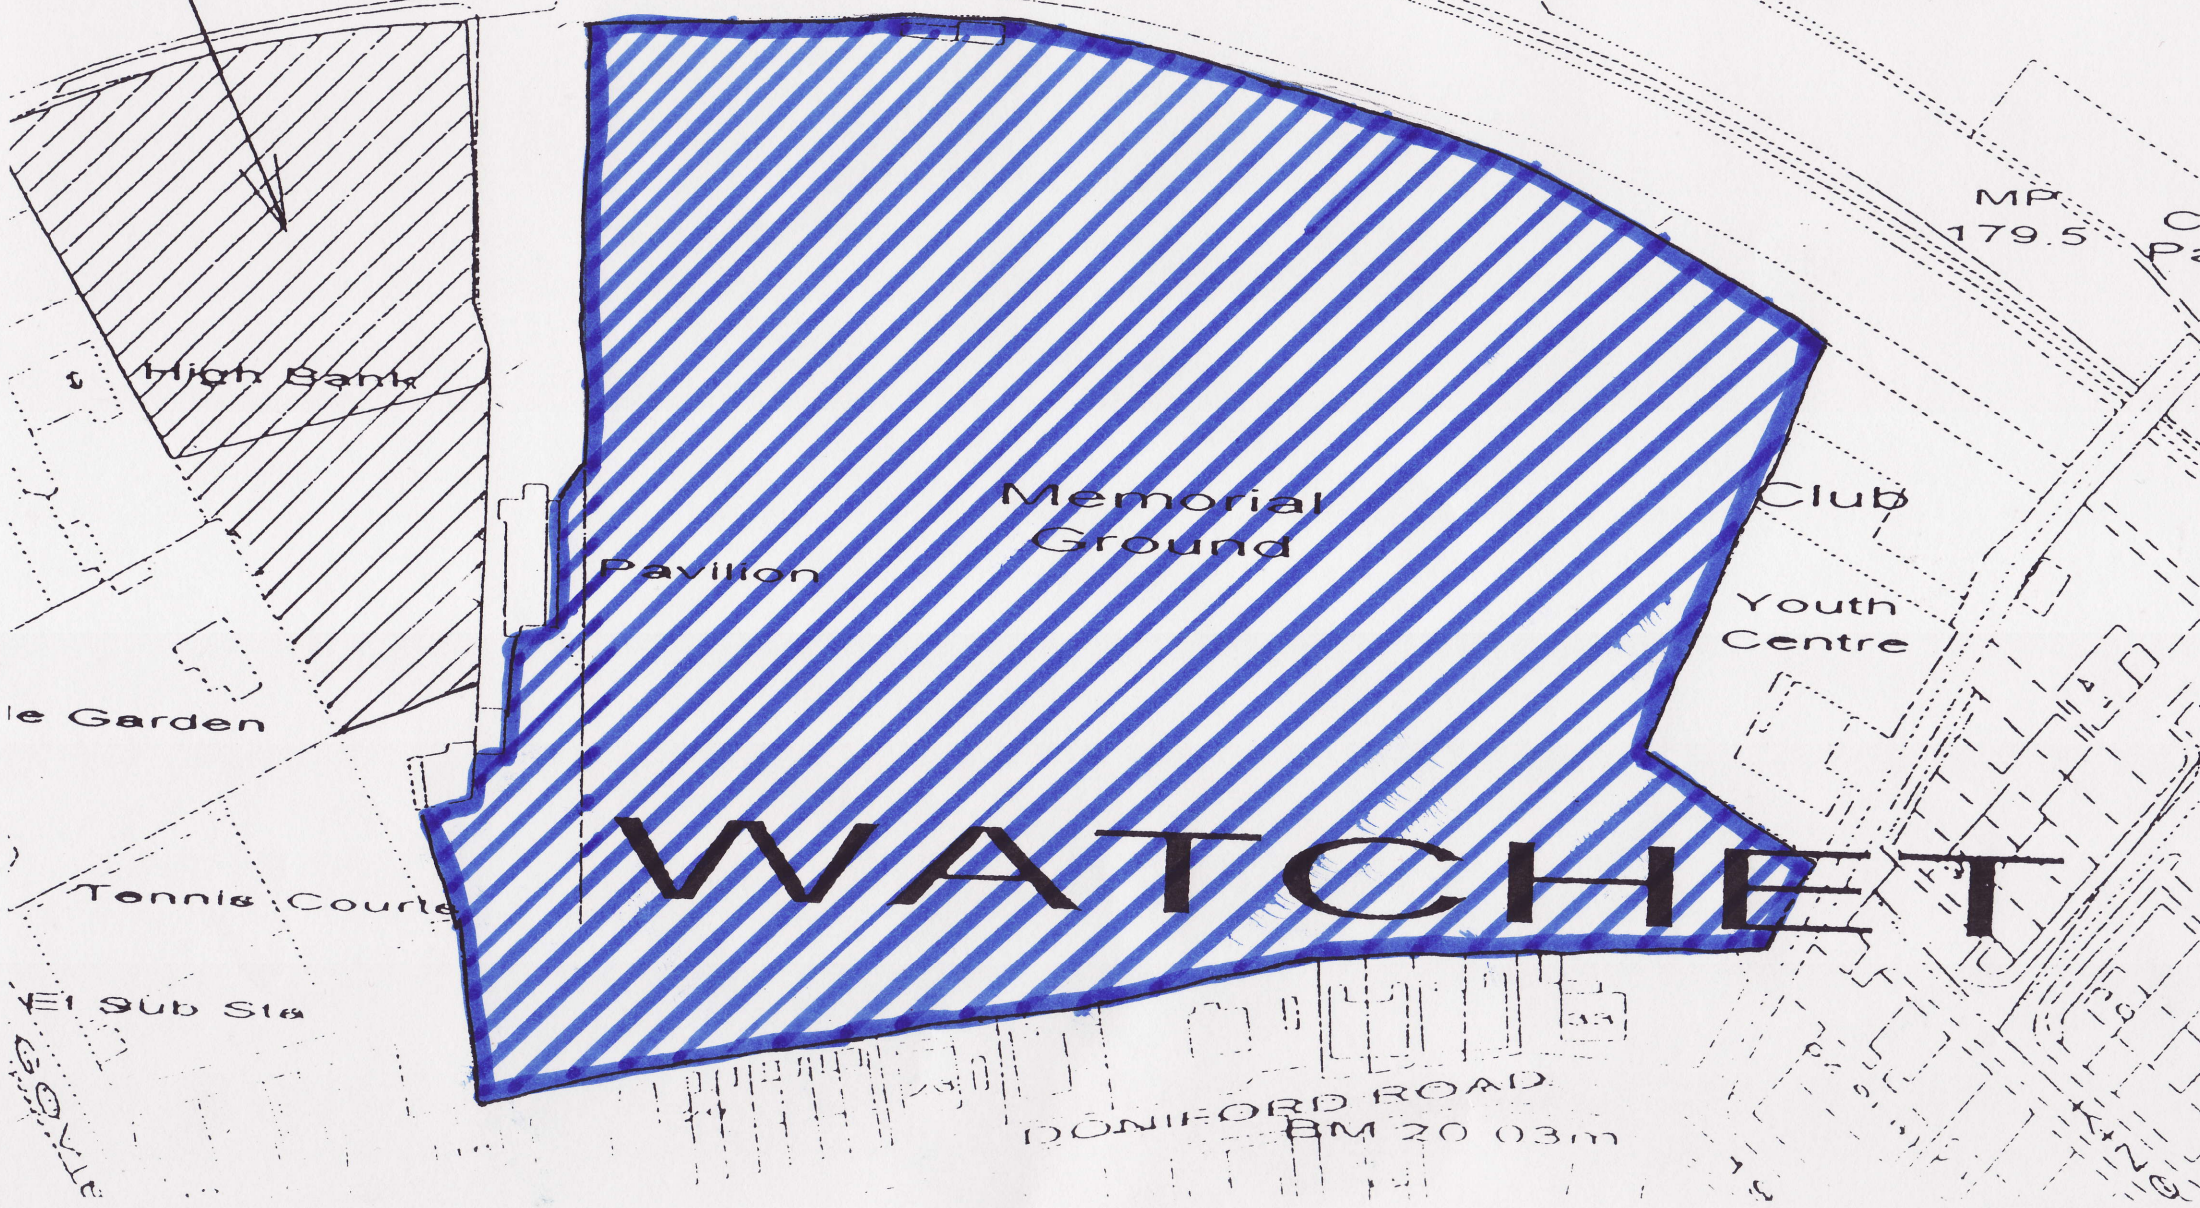

West Somerset Railway slope

Path

**CHILDRENS PLAY AREA
ALREADY A DOG EXCLUSION
AREA**

SCHEDULE 1

Map 1

The Dog Exclusion (Watchet) Order
2010
related to the following area:
The Memorial ground, Watchet
(Playing/Pitch areas)

WATCHET

DONIFORD ROAD
BM 20 03m

MP 179.5 Pa